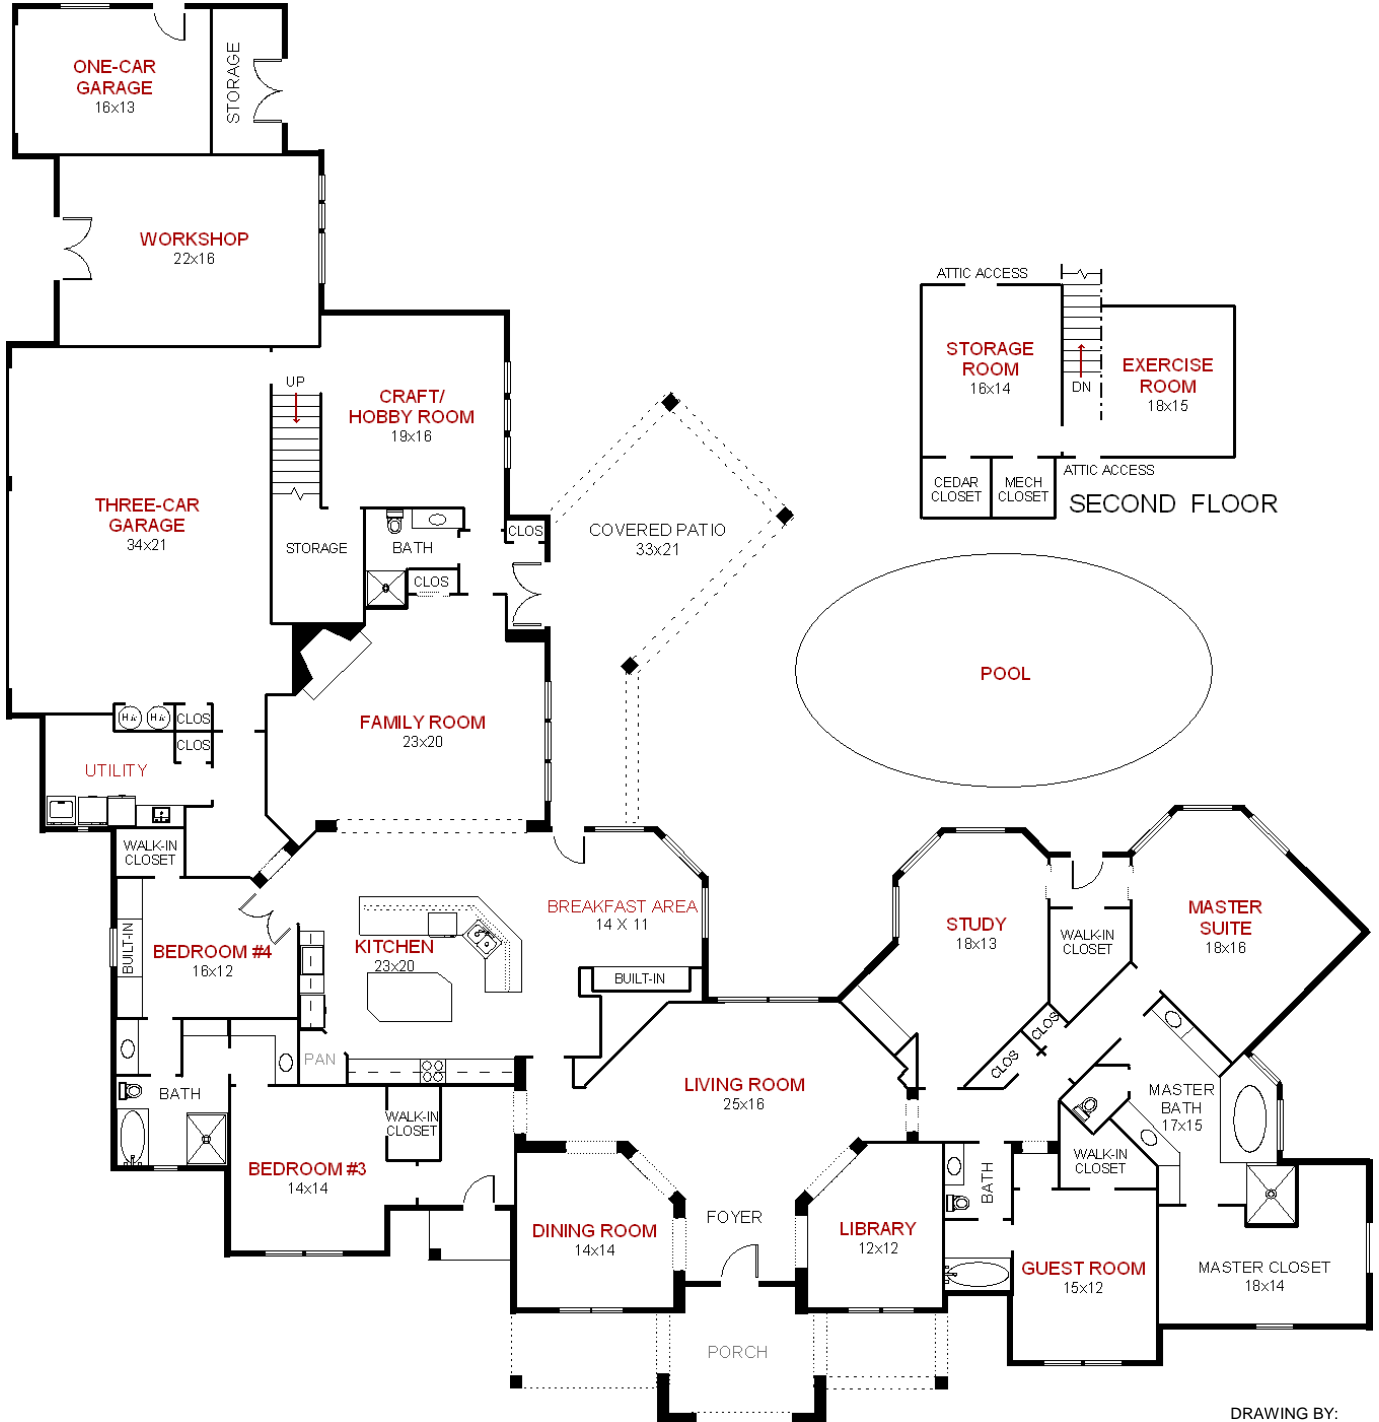

5006 Copperhill Parker, TX 75002

The floor plan is a general depiction of the layout of the rooms. It is only approximate and is not an exact measurement of the size of the house or the rooms shown in the plan.