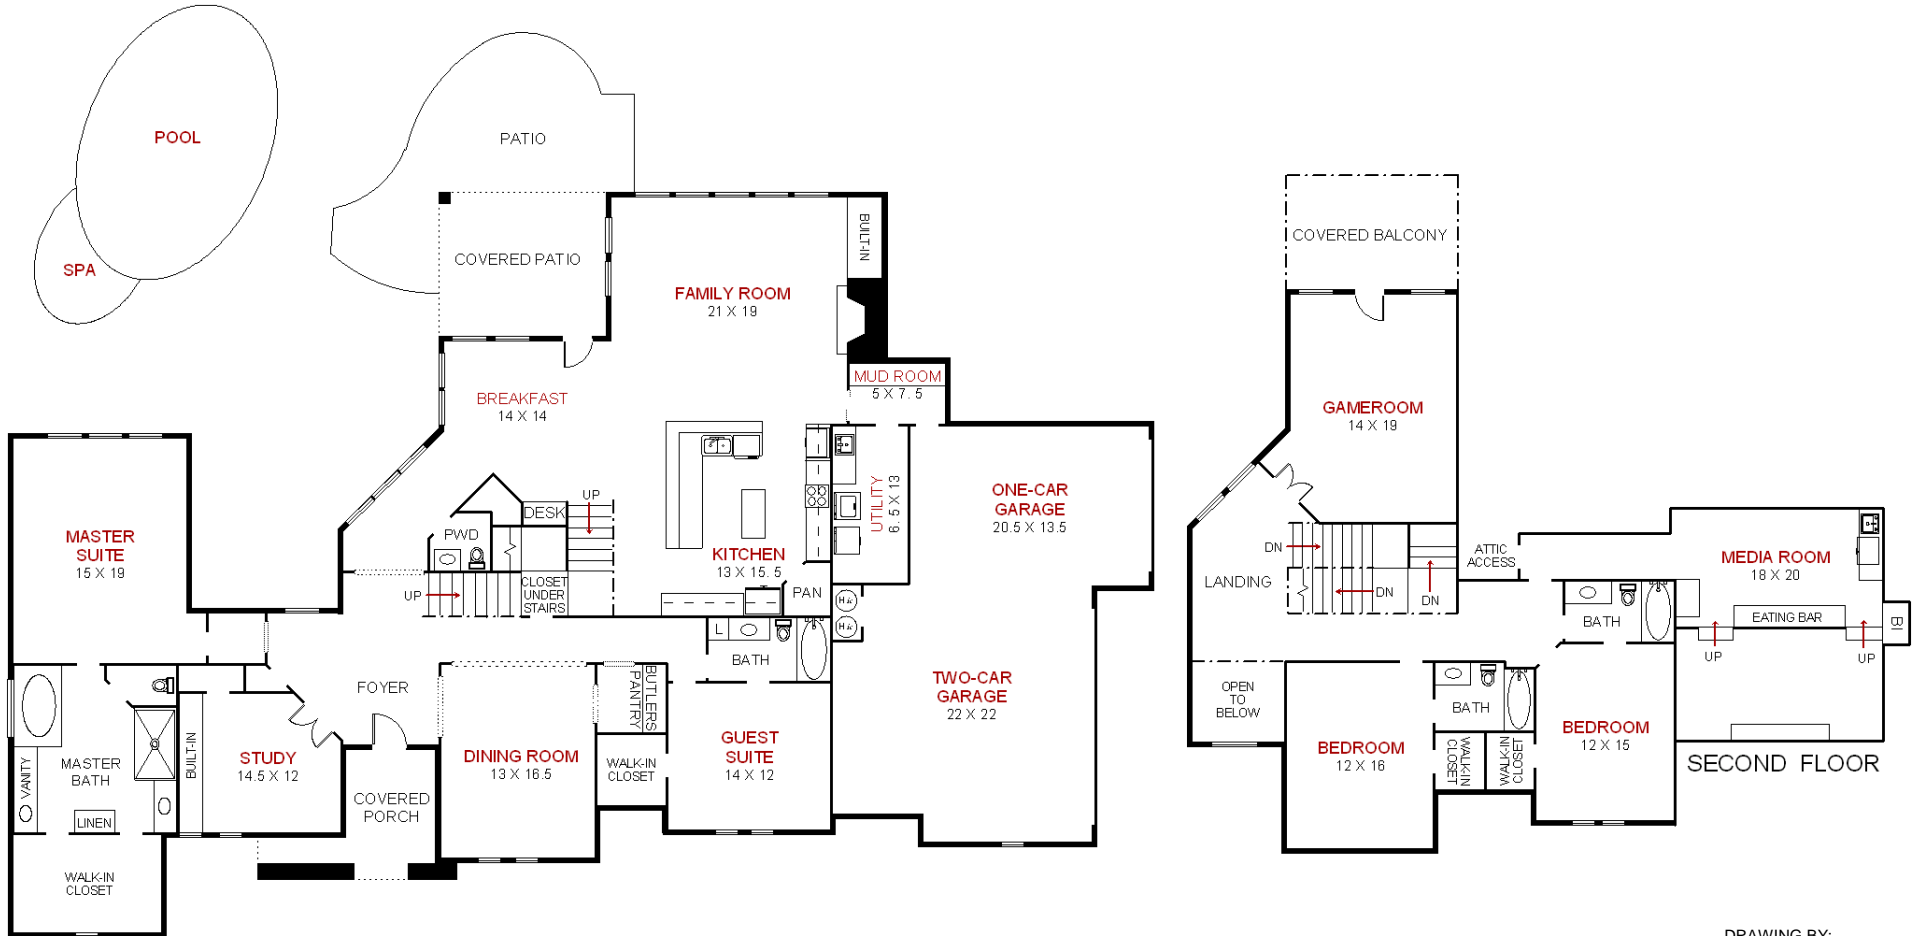

# 2840 Lakeview Drive Prosper, TX 75078

DRAWING BY:  
  
 Don't Just Wow Them... Floor 'Em!

877-365-0252

The floor plan is a general depiction of the layout of the rooms. It is only approximate and is not an exact measurement of the size of the house or the rooms shown in the plan.