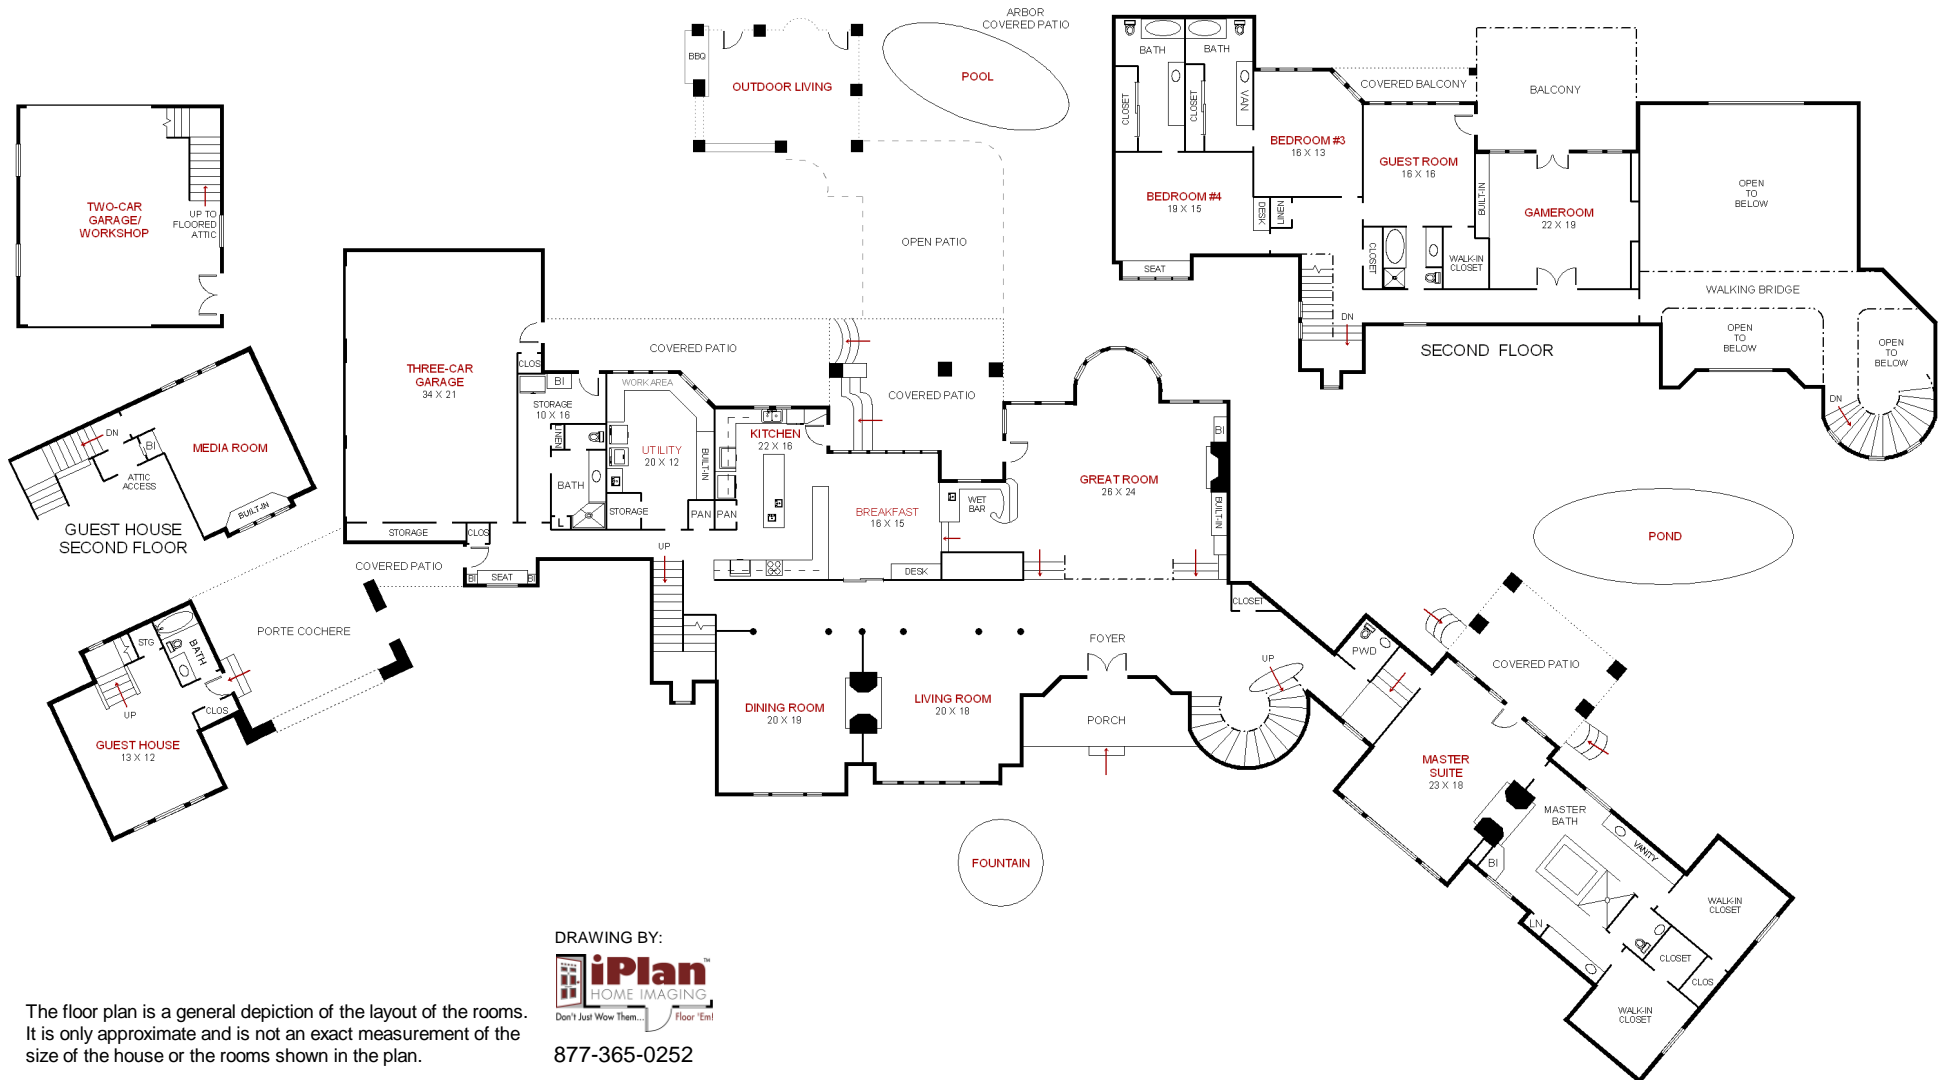

4906 Dublin Creek Circle Parker, TX 75002

DRAWING BY:

 Don't Just Wow Them... Floor 'Em!

The floor plan is a general depiction of the layout of the rooms. It is only approximate and is not an exact measurement of the size of the house or the rooms shown in the plan.