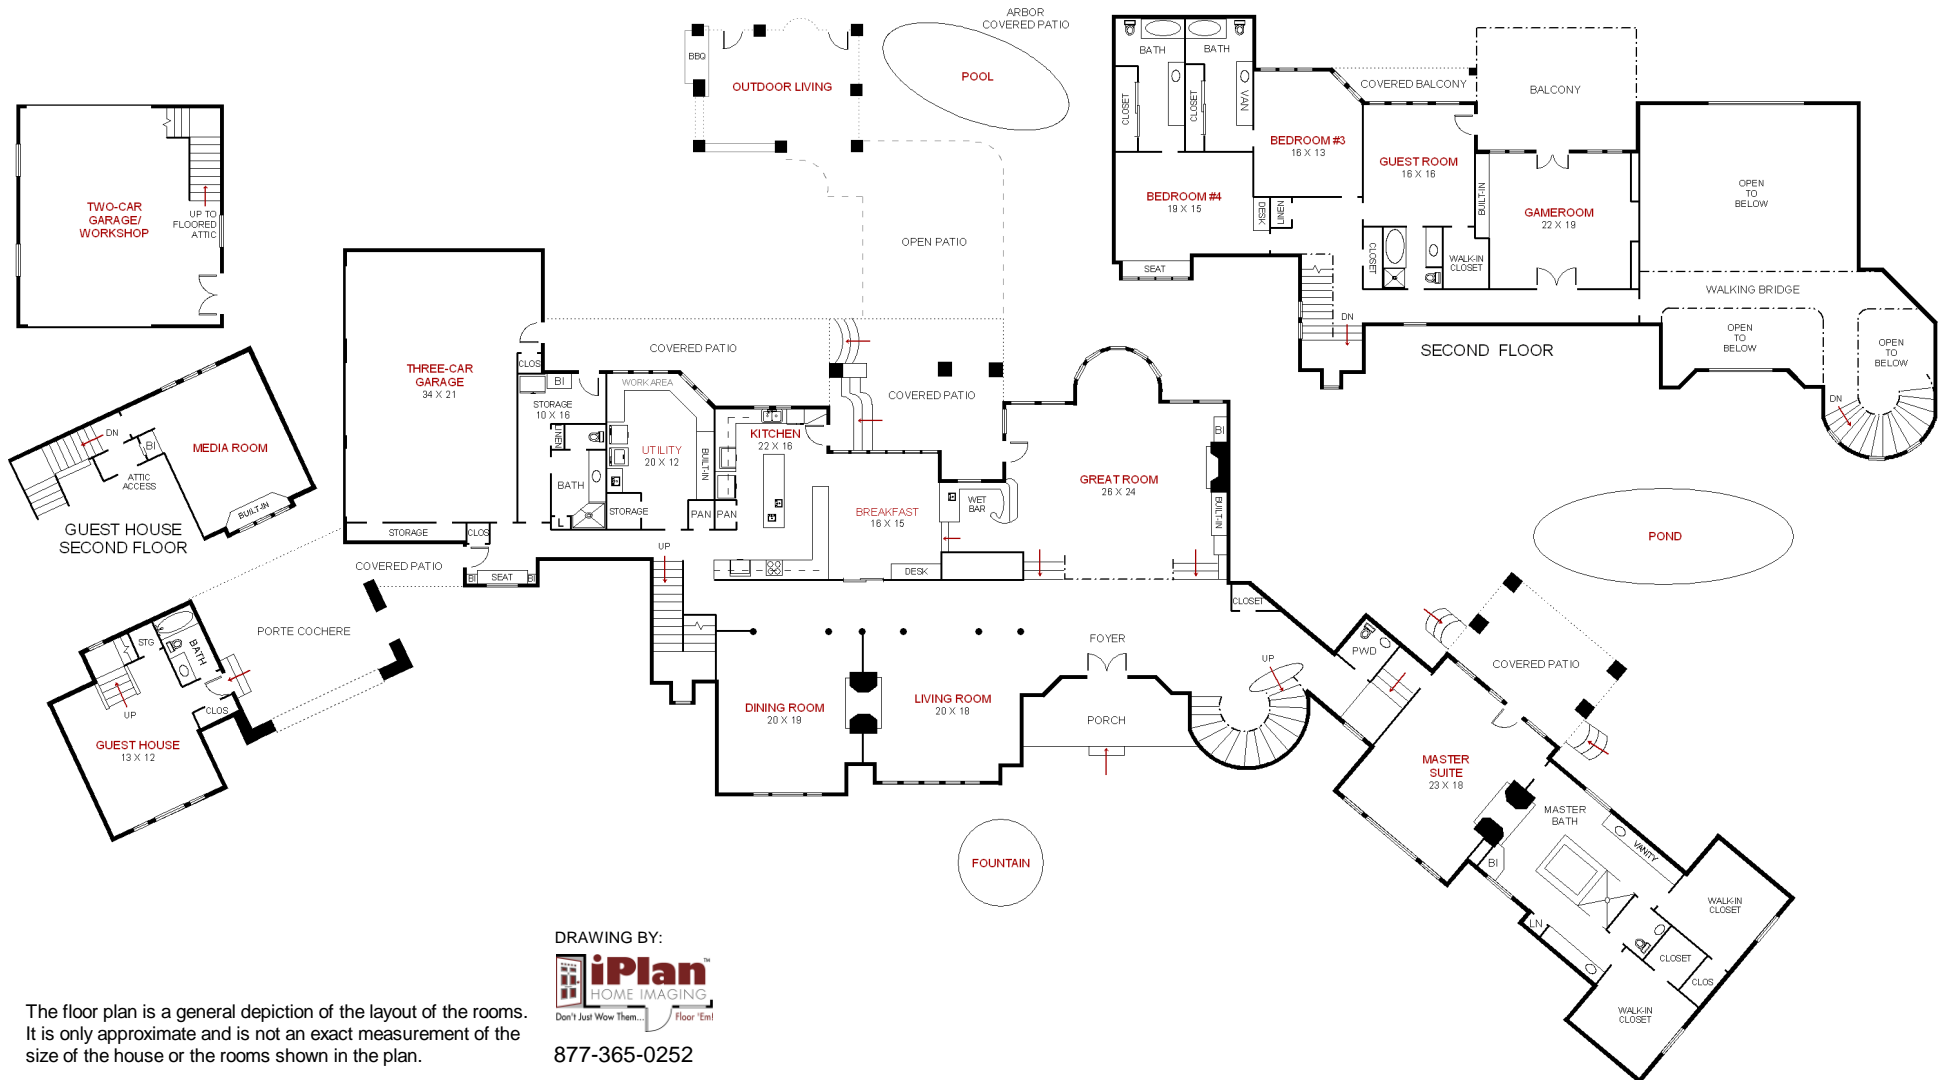

4906 Dublin Creek Circle Parker, TX 75002

The floor plan is a general depiction of the layout of the rooms. It is only approximate and is not an exact measurement of the size of the house or the rooms shown in the plan.