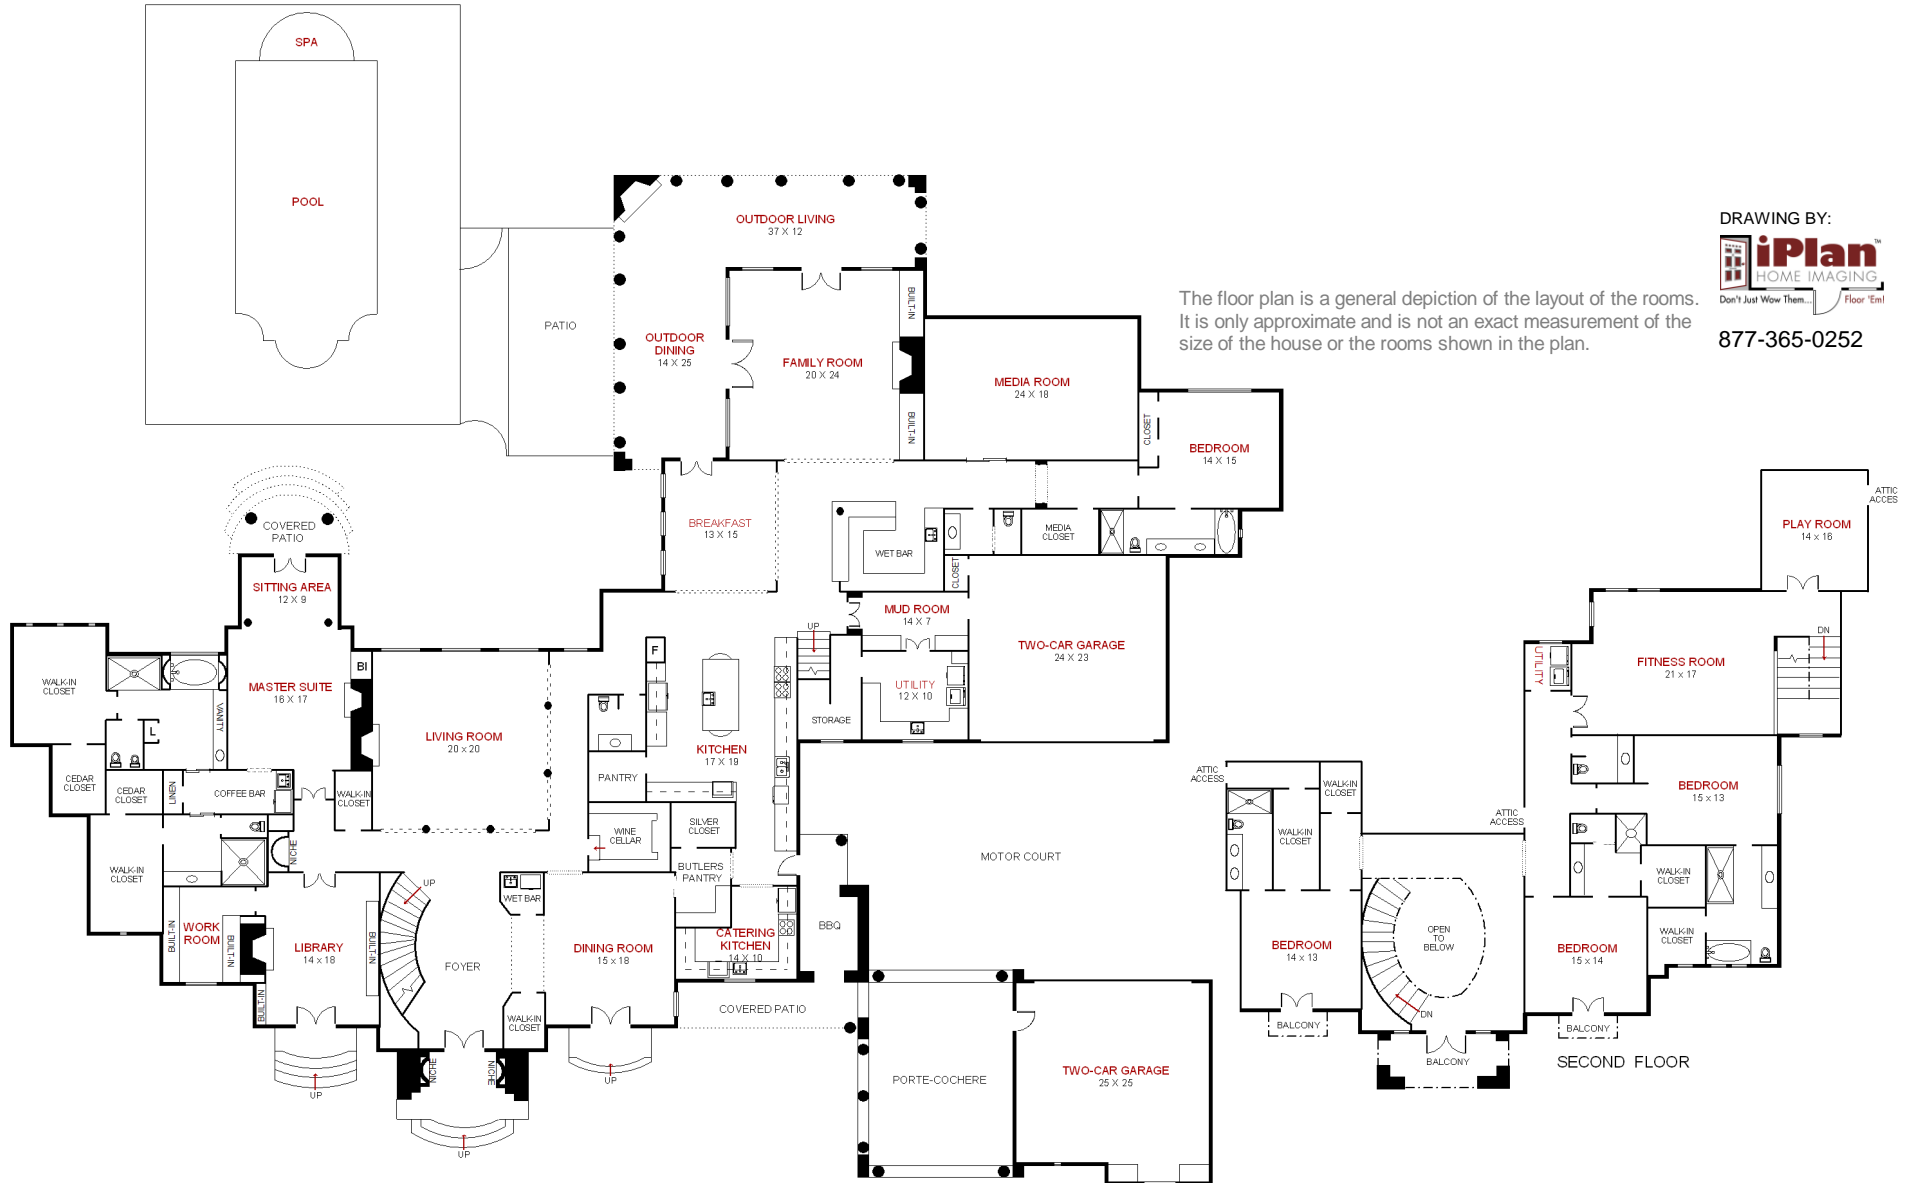

4610 Isabella

Dallas, TX 75229

The floor plan is a general depiction of the layout of the rooms. It is only approximate and is not an exact measurement of the size of the house or the rooms shown in the plan.

DRAWING BY:
iPlan
 HOME IMAGING
 Don't Just Wow Them... Floor 'Em!
 877-365-0252