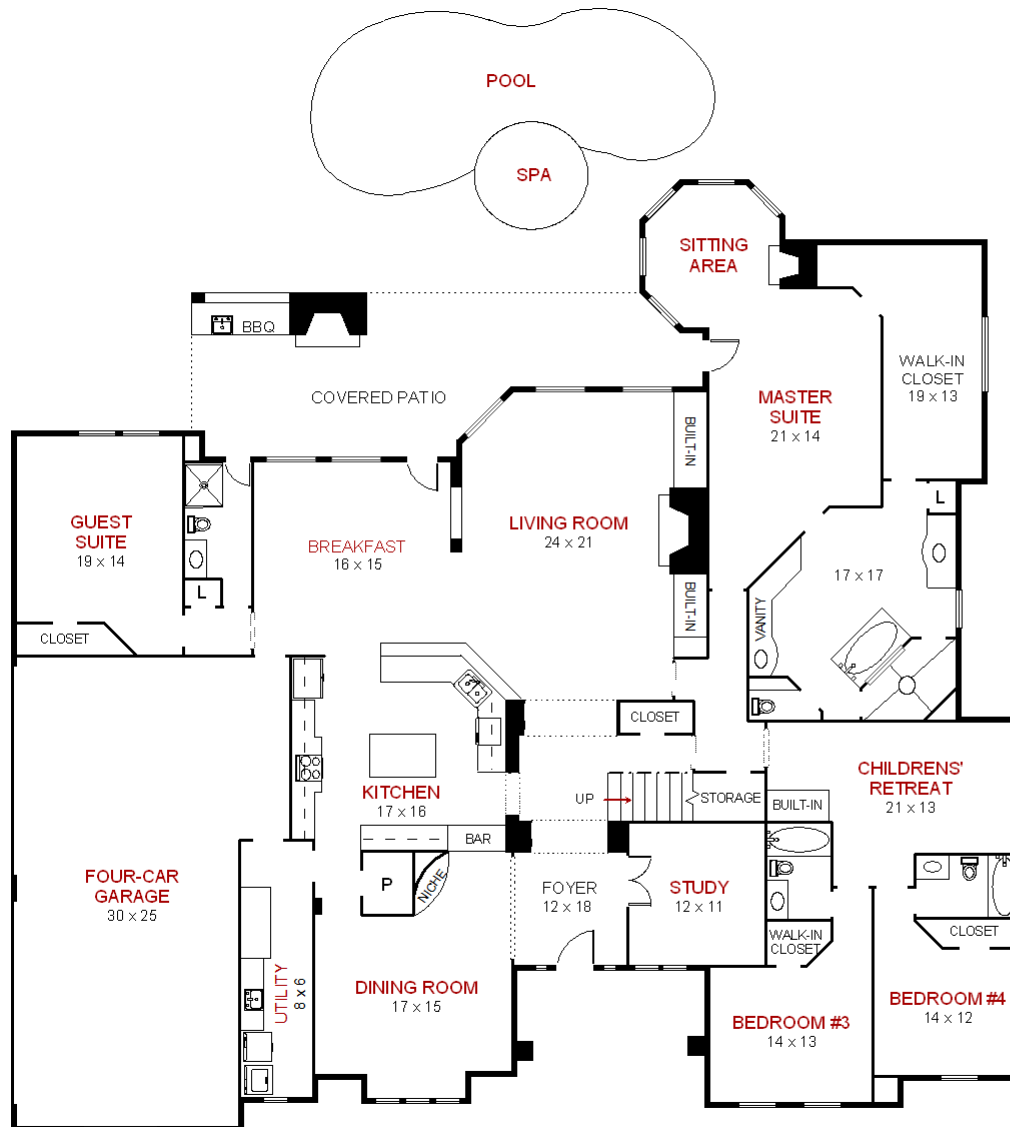

2721 Katey Mae Lucas, TX 75002

The floor plan is a general depiction of the layout of the rooms. It is only approximate and is not an exact measurement of the size of the house or the rooms shown in the plan.